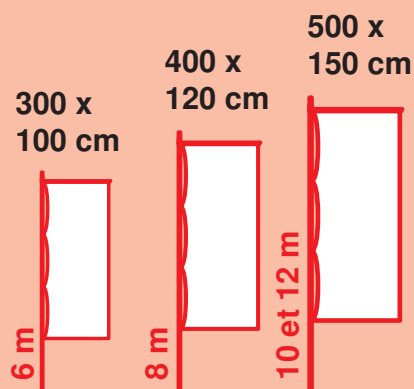

Pavillons adaptés

MÂT POLYESTER
CONIQUE POTENCE

Cache platine

Potence rotative

Contrepoids

Platine basculante

MÂT ALUMINIUM
POTENCE

Potence rotative

Contrepoids

Manchon Fourreau alu
sauf 9 et 10 m

Platine basculante
sauf 6 m

MÂT POLYESTER
ECO POTENCE

Potence rotative

Contrepoids

Manchon Fourreau PVC