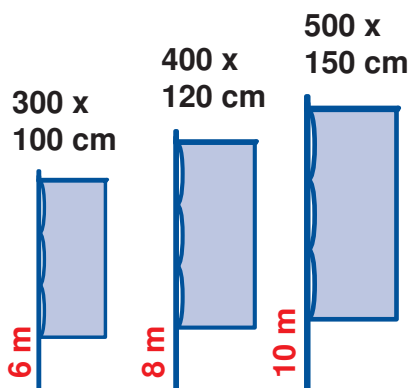

Pavillons adaptés

MÂT POLYESTER
CONIQUE POTENCE

Cache platine

Potence rotative

Contrepoids

Platine basculante

MÂT ALUMINIUM
POTENCE

Potence rotative

Contrepoids

Manchon Fourreau alu
sauf 9 et 10 m

Platine basculante
sauf 6 m

MÂT POLYESTER
ECO POTENCE

Potence rotative

Contrepoids

Manchon Fourreau PVC