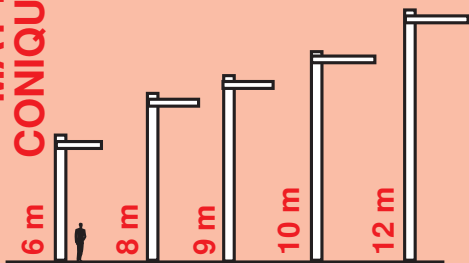

Type de mâts

Accessoires

Fixation au sol

Pavillons adaptés

MÂT POLYESTER
CONIQUE POTENCE