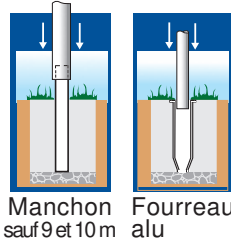

Pavillons adaptés

MÂT POLYESTER
CONIQUE POTENCE

Cache platine

Potence rotative

Contrepoids

Platine basculante

MÂT ALUMINIUM
POTENCE

Potence rotative

Contrepoids

Manchon Fourreau alu
sauf 9 et 10 m

Platine basculante
sauf 6 m

MÂT POLYESTER
ECO POTENCE

Potence rotative

Contrepoids

Manchon Fourreau PVC