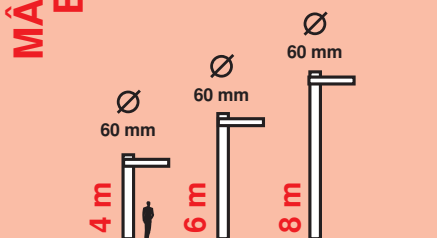

Contrepoids

Manchon Fourreau alu
sauf 9 et 10 m

Platine basculante
sauf 6 m

MÂT POLYESTER
ECO POTENCE

Potence rotative

Contrepoids

Manchon Fourreau PVC