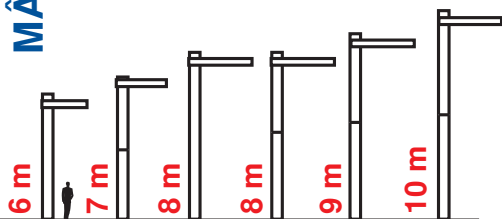

Pavillons adaptés

MÂT POLYESTER
CONIQUE POTENCE

Cache platine

Potence rotative

Contrepoids

Platine basculante

MÂT ALUMINIUM
POTENCE

Potence rotative

Contrepoids

Manchon Fourreau alu
sauf 9 et 10 m

Platine basculante
sauf 6 m

MÂT POLYESTER
ECO POTENCE

Potence rotative

Contrepoids

Manchon Fourreau PVC