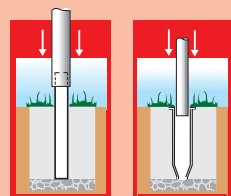

Pavillons adaptés

MÂT POLYESTER
CONIQUE POTENCE

Cache platine

Potence rotative

Contrepoids

Platine basculante

MÂT ALUMINIUM
POTENCE

Potence rotative

Contrepoids

Manchon Fourreau alu
sauf 9 et 10 m

Platine basculante
sauf 6 m

MÂT POLYESTER
ECO POTENCE

Potence rotative

Contrepoids

Manchon Fourreau PVC